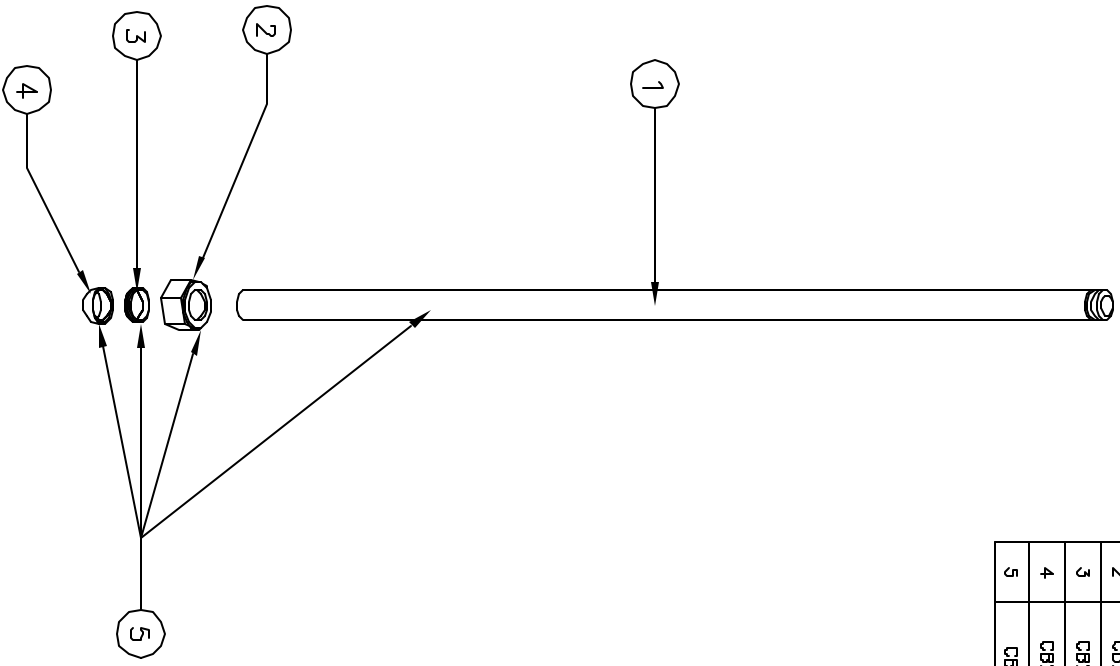

### Parts List

Item No.	Part No.	Qty.	Description	Dwg. No.
1	CB209-26-5/8	1	WASH TUBE	
2	CB207A	1	NUT	
3	CB207B	1	TOP FERRULE	
4	CB207C	1	BOTTOM FERRULE	
5	CB207		WASH TUBE ASSEMBLY COMPLETE	

PROPERTY OF:

**TomBeard Co** 

444 MOORE LANE HEALDSBURG, CA 95448  
 Phone (707) 431-7051 FAX (707) 431-7059

TBC4BHC Job No. 02-148

Dwg No. 4BHC-07

Wash Tube Assembly Scale FT Date 11/5/02